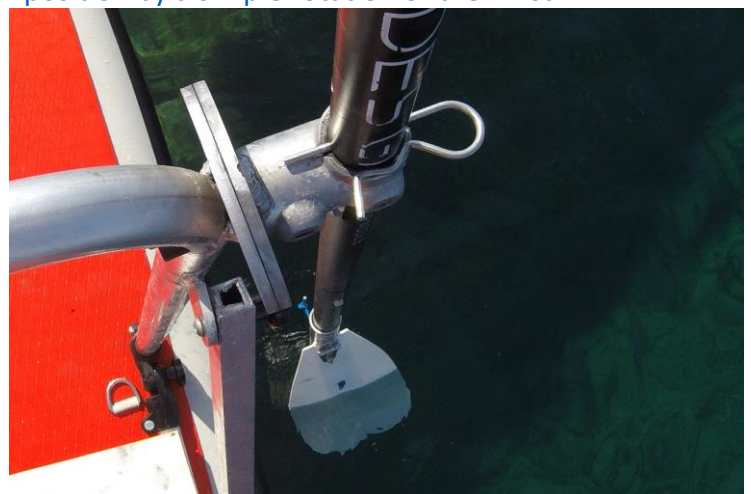

NEW

MAC DUCK

Put fun in
your SUP!

AUTONOMOUS PROPULSION SYSTEM WITH ARTICULATED PADDLES FOR SUP

MAC DUCK is a propulsion system based on the « duck leg » principle, adaptable to all paddles, preferably inflatable.

KEY ADVANTAGES :

- Speed: The smooth and efficient reciprocating movement of the paddles, the ergonomics, the easiness favour a good performance in speed.
- Manoeuvrability: One half turn of both paddles allows for reverse, one half turn of one paddle allows for rotation on the spot.
- Stability: The paddler stands up on the **MAC DUCK** floor, and keep to the structure and the paddles.
- Ergonomics: the position is pleasant and gentle on the body
- Muscle training: when going forward the arm and shoulder push, when going backwards they pull. Arms, shoulders, back, abdominal belt, abdominals and buttocks of the "elliptical" type well known in gyms.
- Ease of assembly: **MAC DUCK** is delivered folded. The assembly is done in one minute, there are 4 operating buttons to be screwed on.
- Easy installation on your paddle: **MAC DUCK** can be just placed on the SUP floor, but preferably strapped, or screwed onto a mast foot base for example.

The rotation is easy, 360° on the spot :

Pin adjustment: 3 positions for 3 levels of paddling effort :

A pin locks the paddle in the forward or backward position by a simple rotation of the wrist :

[See the video](#)