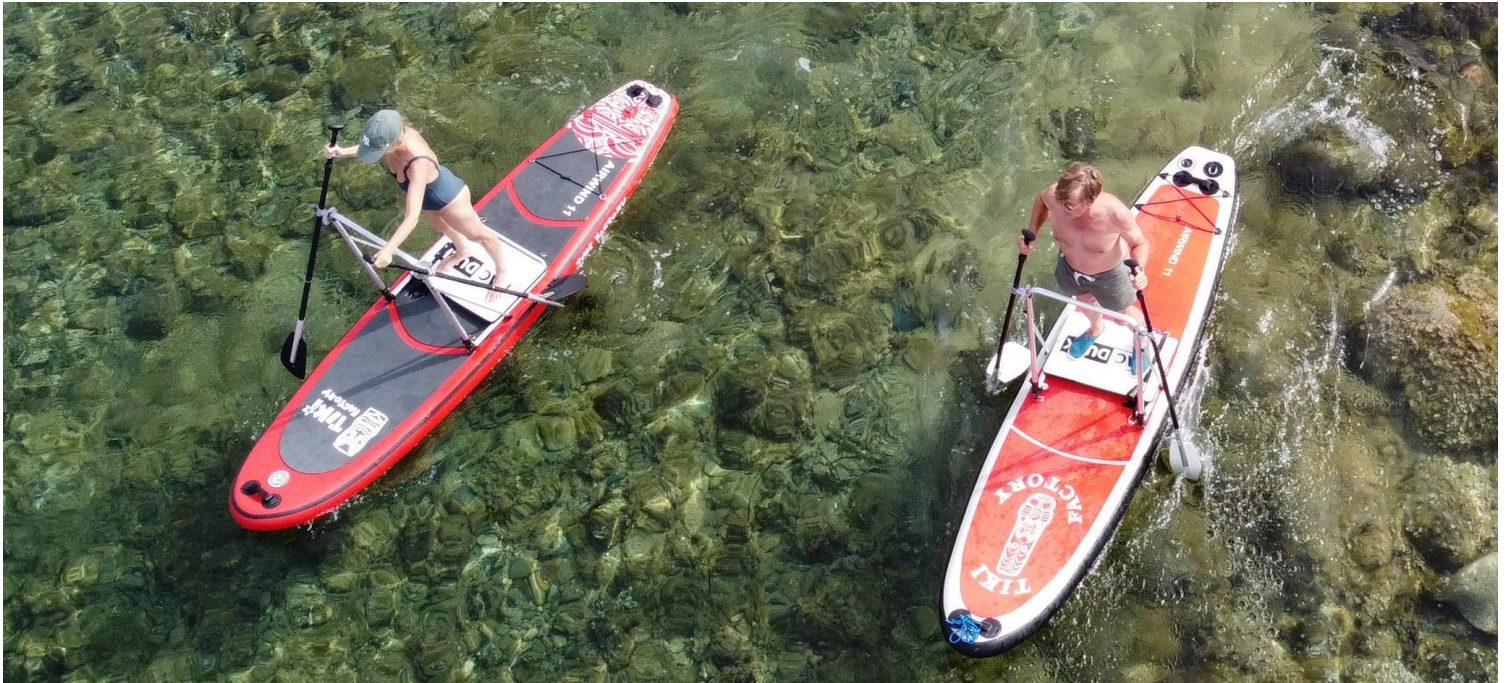

NEW

MAC DUCK

Put fun in
your SUP!

AUTONOMOUS PROPULSION SYSTEM WITH ARTICULATED PADDLES FOR SUP

MAC DUCK is a propulsion system based on the « duck leg » principle, adaptable to all paddles, preferably inflatable.

It is new and unique in the world. By bringing pleasure and ease, it renews the practice of stand up paddle.

MAC DUCK brings you :

- Fun!
- Speed
- Stability
- Manoeuvrability
- Gym training
- Learning is immediate.

KEY ADVANTAGES :

- Speed: The smooth and efficient reciprocating movement of the paddles, the ergonomics, the easiness favour a good performance in speed.
- Manoeuvrability: One half turn of both paddles allows for reverse, one half turn of one paddle allows for rotation on the spot.
- Stability: The paddler stands up on the **MAC DUCK** floor, and keep to the structure and the paddles.
- Ergonomics: the position is pleasant and gentle on the body
- Muscle training: when going forward the arm and shoulder push, when going backwards they pull. Arms, shoulders, back, abdominal belt, abdominals and buttocks of the "elliptical" type well known in gyms.
- Ease of assembly: **MAC DUCK** is delivered folded. The assembly is done in one minute, there are 4 operating buttons to be screwed on.
- Easy installation on your paddle: **MAC DUCK** can be just placed on the SUP floor, but preferably strapped, or screwed onto a mast foot base for example.

The rotation is easy, 360° on the spot :

Pin adjustment: 3 positions for 3 levels of paddling effort :

A pin locks the paddle in the forward or backward position by a simple rotation of the wrist :

[See the video](#)